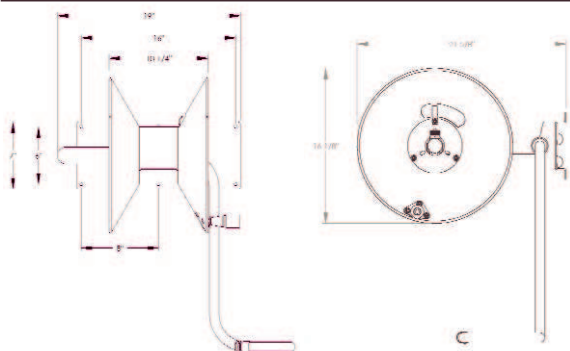

Garden Hose PERPENDICULAR WALL REEL

Life Just Got Easier.

Model GH164-PD

A favorite for both homeowners and businesses. Designed to pull the hose off perpendicular (away from) the wall, this reel is ideal for front or back walls of houses, buildings or shops. Mounts to virtually any vertical surface including masonry, 16" stud walls, wood posts or steel beams.

Technical Specifications:

5/8" Capacity	150 ft.
3/4" Capacity	100 ft.
Max. Temperature	190°F
Max. Pressure	200 PSI
Box Dimensions	18.5" H x 21" W x 20" D
Ship Wt.	30 lbs.
Pallet Qty.	16 reels
Warranty	2 Years

Dimensions:

Available Colors:

Hunter Green	UPC Code: 701600-002325
Black	UPC Code: 701600-001854
Almond	UPC Code: 701600-001946

Features:

Interlock Wall Plate

Our exclusive interlock design makes installation quick and easy. It also allows the reel to be removed for safe-keeping or winter storage in just seconds. Purchase additional wall plates and use the same reel in multiple locations.