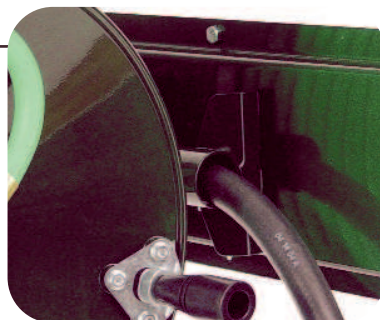

Garden Hose PERPENDICULAR WALL REEL

Life Just Got Easier.

Model GH164-PD

A favorite for both homeowners and businesses. Designed to pull the hose off perpendicular (away from) the wall, this reel is ideal for front or back walls of houses, buildings or shops. Mounts to virtually any vertical surface including masonry, 16" stud walls, wood posts or steel beams.

Dimensions:

Available Colors:

Hunter Green	UPC Code: 701600-002325
Black	UPC Code: 701600-001854
Almond	UPC Code: 701600-001946

Features:

Interlock Wall Plate

Our exclusive interlock design makes installation quick and easy. It also allows the reel to be removed for safe-keeping or winter storage in just seconds. Purchase additional wall plates and use the same reel in multiple locations.

Swivel

With a "full-flow" design, solid machined brass, and smooth-action, ball-bearings, this 3/4" swivel has a life expectancy exceeding 10 years!

4 ft. Inlet Hose

Used to attach the reel to the spigot, this 3/4" Goodyear® Horizon™ hose features crush-proof machined brass fittings, weather resistant EPDM rubber, and reinforced spiral synthetic yarn.

Solid Surface Drum

A durable steel drums provide a smooth, circular surface for your hose to wrap around. No sharp corners, bends or openings. Extends hose life and allows for easy, even wrapping of the hose.