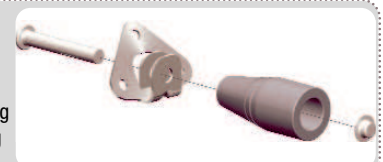

Swivel

With a "full-flow" design, solid machined brass, and smooth-action, ball-bearings, this 3/4" swivel has a life expectancy exceeding 10 years!

4 ft. Inlet Hose

Used to attach the reel to the spigot, this 3/4" Goodyear® Horizon™ hose features crush-proof machined brass fittings, weather resistant EPDM rubber, and reinforced spiral synthetic yarn.

Solid Surface Drum

A durable steel drums provide a smooth, circular surface for your hose to wrap around. No sharp corners, bends or openings. Extends hose life and allows for easy, even wrapping of the hose.

Smooth Spin Bushings

Pressed between the reel and the axle, these durable, long-life bushings will keep your reel spinning smoothly for years. Completely maintenance-free.

Loop-n'-Clamp Design

This innovative method of securing the hose to the reel extends the life of both the hose and reel by protecting the swivel and hose fittings from hard pulls.

Comfort Grip Handle

Riding on a solid steel shaft, this free spinning handle makes winding the reel easy. Made from a high-strength material, this full-palm handle is virtually unbreakable.

FLORIDA WATER BLAST, INC.
1-800-966-0614