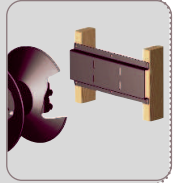

Garden Hose PERPENDICULAR WALL REEL

Life Just Got Easier.

Model GH164-PD

A favorite for both homeowners and businesses. Designed to pull the hose off perpendicular (away from) the wall, this reel is ideal for front or back walls of houses, buildings or shops. Mounts to virtually any vertical surface including masonry, 16" stud walls, wood posts or steel beams.

Dimensions:

Available Colors:

Hunter Green	UPC Code: 701600-002325
Black	UPC Code: 701600-001854
Almond	UPC Code: 701600-001946

Features:

Interlock Wall Plate

Our exclusive interlock design makes installation quick and easy. It also allows the reel to be removed for safe-keeping or winter storage in just seconds. Purchase additional wall plates and use the same reel in multiple locations.

Swivel

With a "full-flow" design, solid machined brass, and smooth-action, ball-bearings, this 3/4" swivel has a life expectancy exceeding 10 years!

4 ft. Inlet Hose

Used to attach the reel to the spigot, this 3/4" Goodyear® Horizon™ hose features crush-proof machined brass fittings, weather resistant EPDM rubber, and reinforced spiral synthetic yarn.

Solid Surface Drum

A durable steel drums provide a smooth, circular surface for your hose to wrap around. No sharp corners, bends or openings. Extends hose life and allows for easy, even wrapping of the hose.